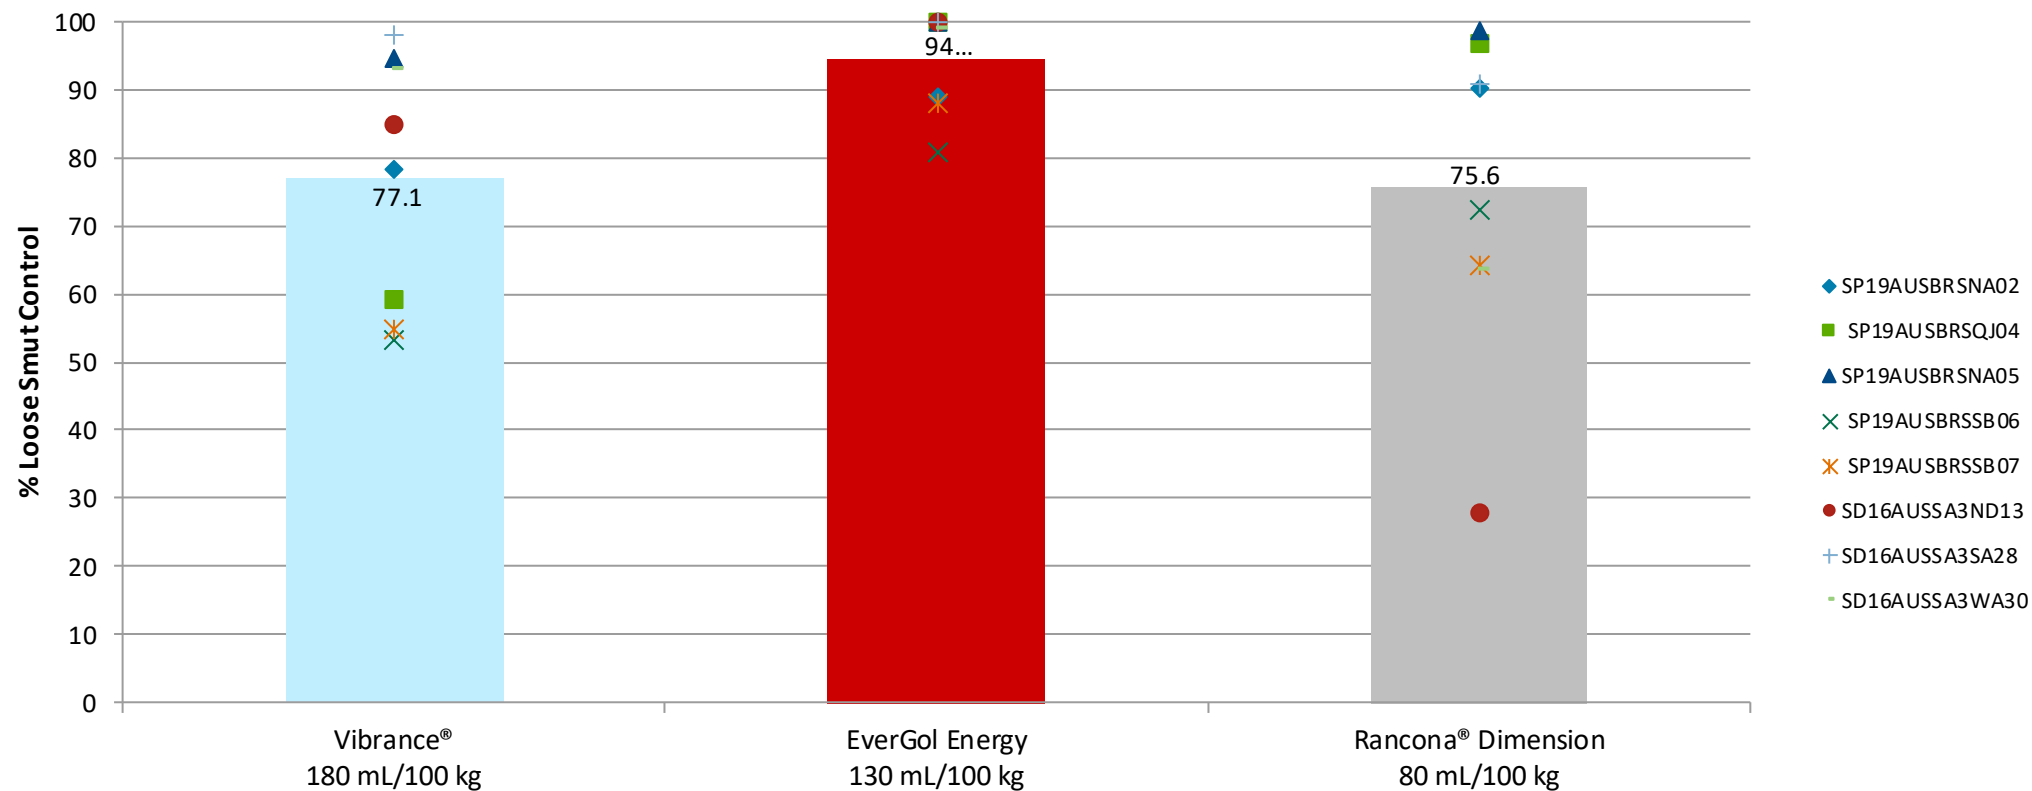

EverGol Energy – Mean Loose Smut Control in Barley

Comparisons to competitor seed treatments

EverGol Energy – Mean Loose Smut Control in Barley

Comparisons to competitor seed treatments

EverGol Energy – Mean Loose Smut Control in Barley

Comparisons to competitor seed treatments

*Systiva rate of 150 mL/100 kg for use in barley only

EverGol Energy – Mean Loose Smut Control in Barley

Comparisons to competitor seed treatments