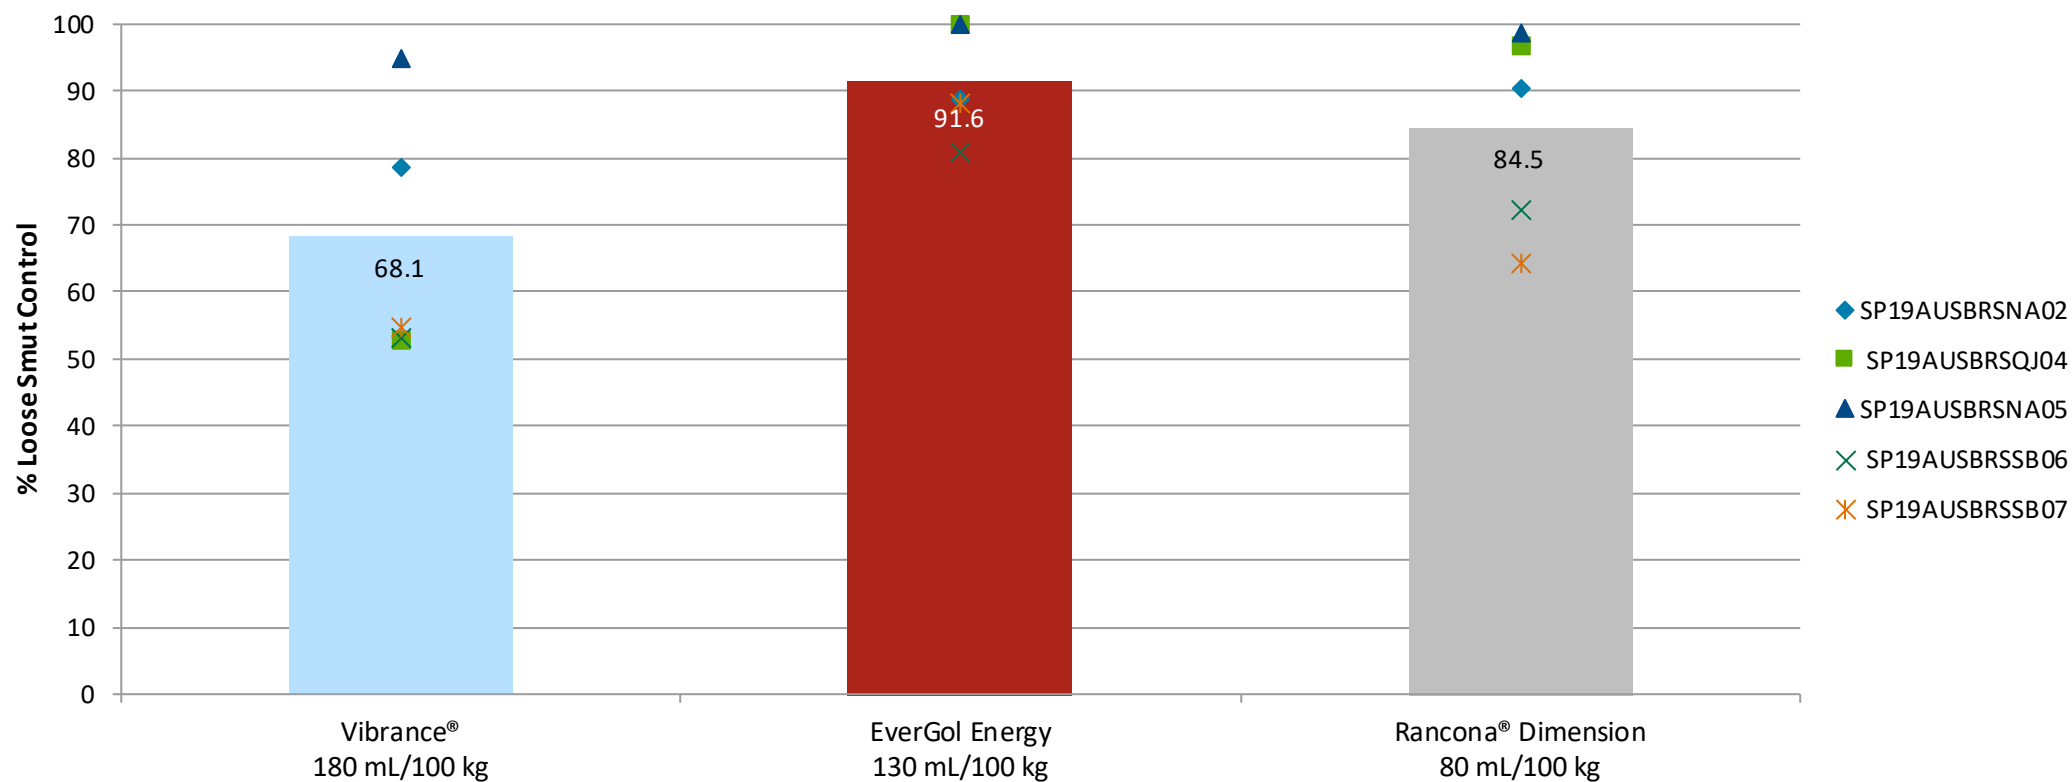

EverGol Energy – Mean Loose Smut Control in Barley

Comparisons to competitor seed treatments

EverGol Energy – Mean Loose Smut Control in Barley

Comparisons to competitor seed treatments

EverGol Energy – Mean Loose Smut Control in Barley

Comparisons to competitor seed treatments

*Systiva rate of 150 mL/100 kg for use in barley only

EverGol Energy – Mean Loose Smut Control in Barley

Comparisons to competitor seed treatments