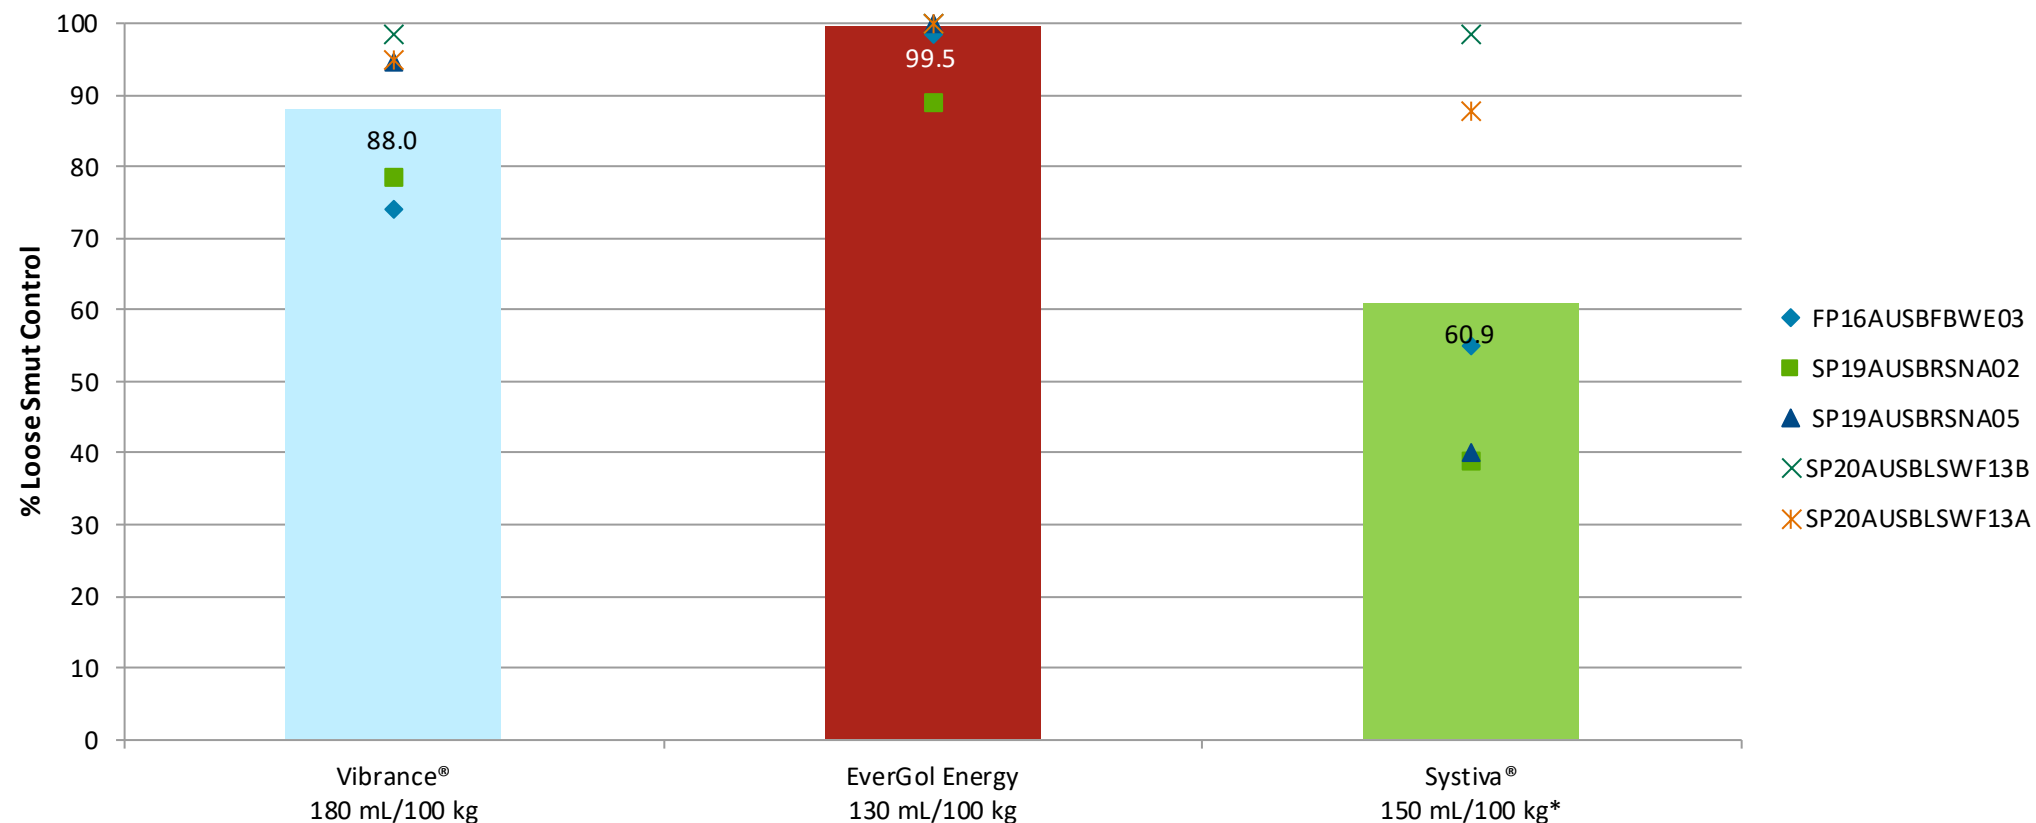

EverGol Energy – Mean Loose Smut Control in Barley

Comparisons to competitor seed treatments

EverGol Energy – Mean Loose Smut Control in Barley

Comparisons to competitor seed treatments

EverGol Energy – Mean Loose Smut Control in Barley

Comparisons to competitor seed treatments

*Systiva rate of 150 mL/100 kg for use in barley only

EverGol Energy – Mean Loose Smut Control in Barley

Comparisons to competitor seed treatments